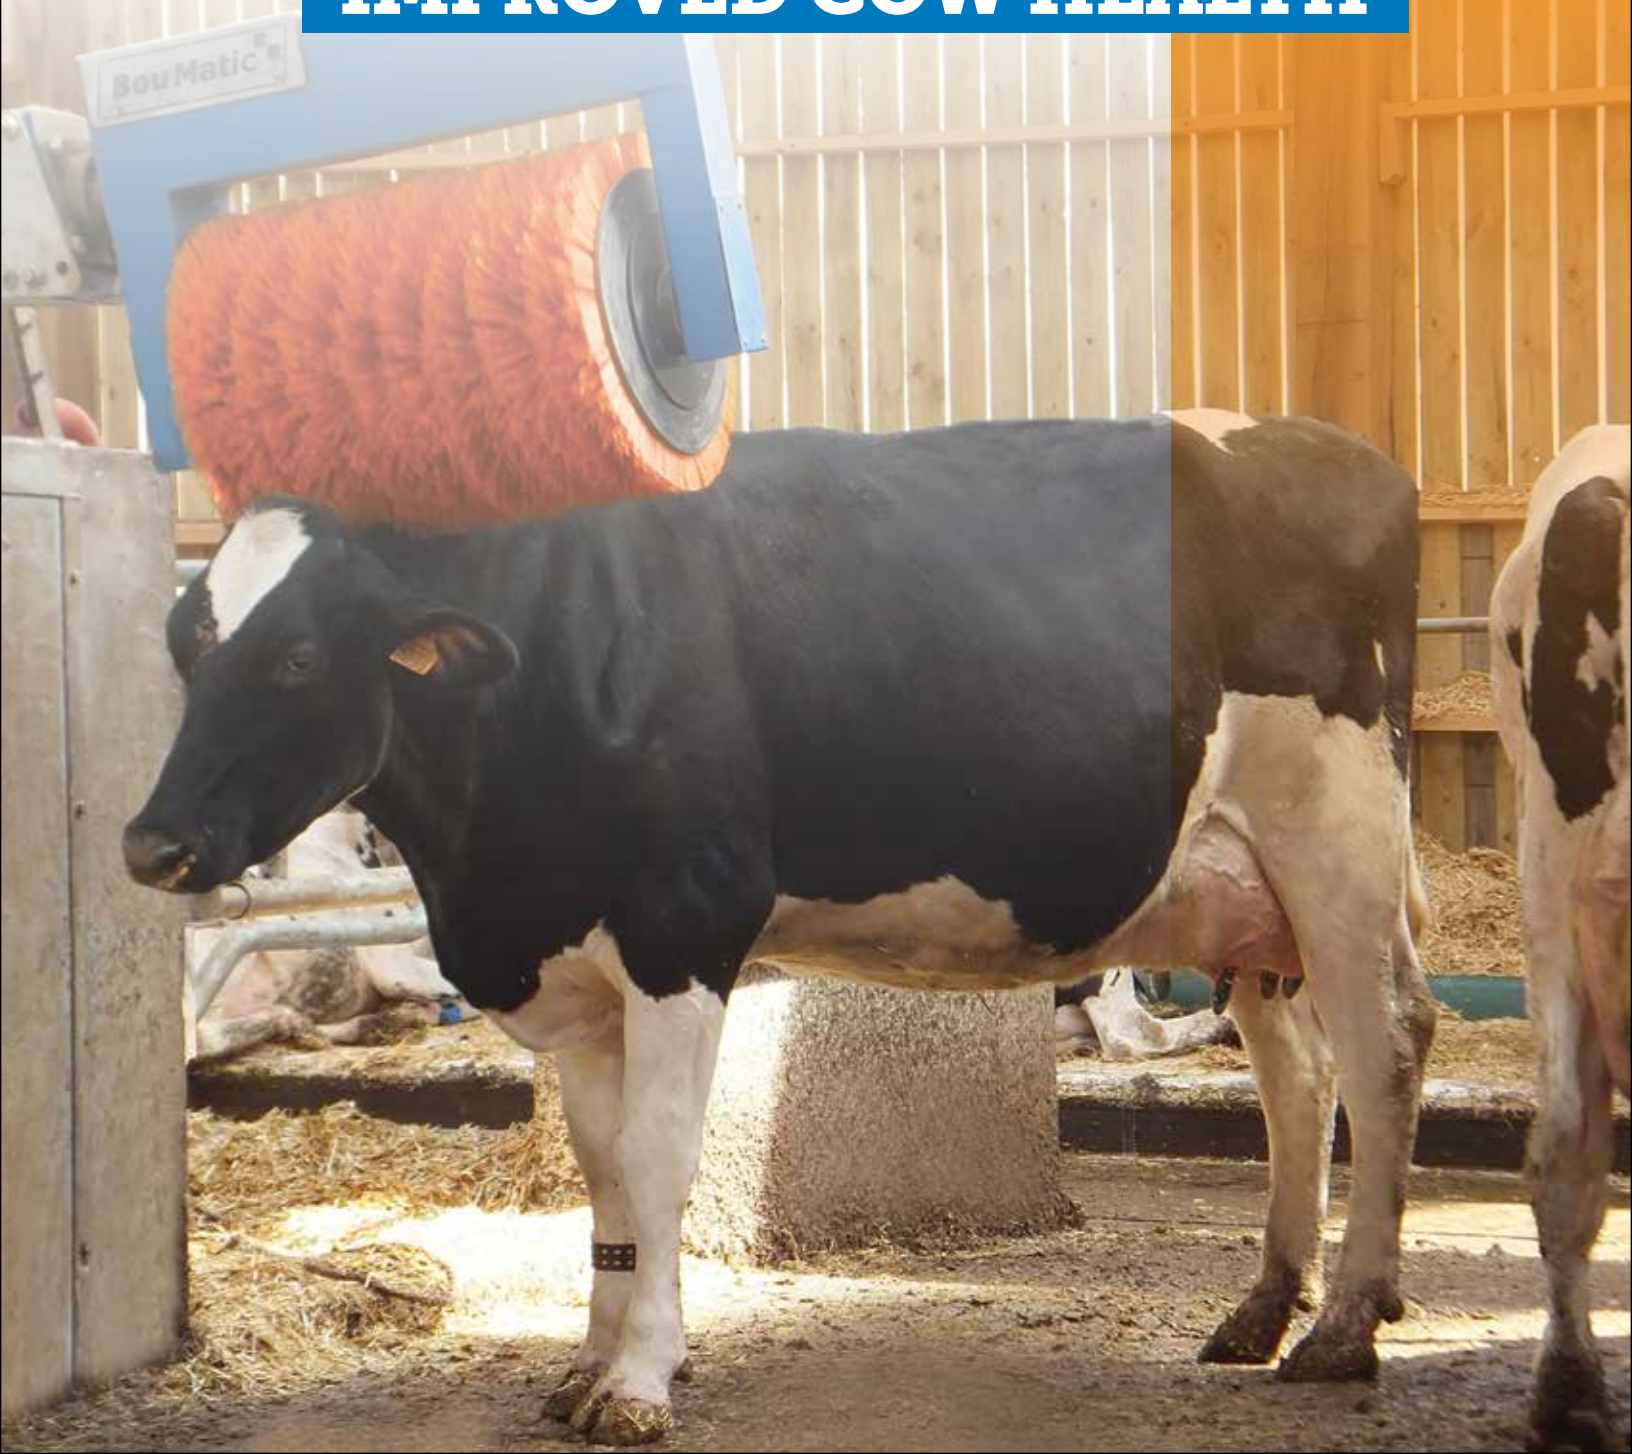

# Cow Brush

**ROBUST & DURABLE**

**IMPROVED COW HEALTH**

# Cow Brush

**ROBUST & DURABLE**

**IMPROVE COW HEALTH**

*The BouMatic Cow Brush will improve your cow's health and well-being and consequently her productivity. The BouMatic Cow Brush is designed and engineered in such a way, that parasites and other vermin are brushed away from the places the cow isn't able to reach herself.*

## **Provide your cows with a treat that improves their health.**

- **High quality nylon brush** - Provides a comfortable scratch to the cow with the right length and firmness of bristles to stimulate blood circulation
- **Energy saving** - Automatic on/off control starts the brush rotating on demand and stops it shortly after use
- **Steady and even brushing** - After every 200 starts, the brush reverses the direction of rotation to ensure an even wear and a longer life for the bristles
- **Improves cow health** - Prevents cows from hurting themselves by scratching on any available surface, provides a safe way for cows to scratch and get rid of parasites
- **Improves milk production** - Promoting blood circulation can result in an increase in milk production and has been shown to reduce cases of clinical mastitis
- **Durable & robust** - Single brushes with stainless steel core housed in a closed and solidly protected cabinet, heavy duty bearings located at both sides of the rotation shaft
- **Safe** - Built-in inductive sensor that turns the gear motor off when the brushes are blocked for more than 0.6 seconds